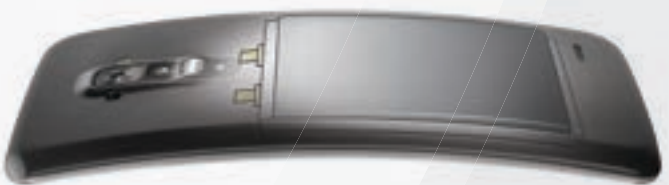

CURVED BATTERY

LG has created the world's first curved battery made to complement the curved design and slim shape of the LG G Flex. It touts a high capacity of 3,500 mAh to support all of your day-to-day activities.