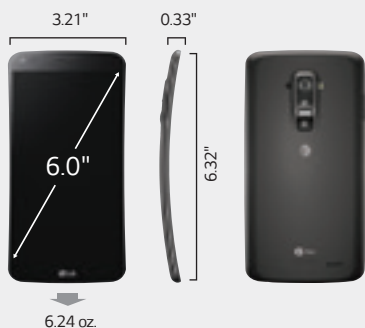

LG G Flex

Key Features

- AT&T's First Curved Smartphone
  - Ergonomic Design for Comfortable Grip and Calling
  - 6.0" Curved HD OLED Display for Immersive Viewing
  - Unique Form Factor Provides Improved Calling Experience
  - Curved High Capacity 3,500 mAh Battery
- Powerful Snapdragon™ 2.26 GHz Quad-Core Processor
- VR Panorama Captures 360-Degree Scenes
- Dual Window Divides the Screen for Simultaneous Use of Two Apps
- QuickTheater Provides Direct Access to Entertainment from the Home and Lock Screen
- Slide Aside Offers Instant Switching Between Up to 3 Apps
- Intuitive Rear Key Placement Allows Ambidextrous Use

Specifications

- Platform: Android 4.2.2 (Jelly Bean)
- Technology: GSM, LTE
- Processor: 2.26 GHz Quad-Core, Qualcomm® Snapdragon 800
- Network: GSM Quad Band/UMTS Tri Band/LTE
- Frequencies: GSM 850/900/1800/1900 MHz; UMTS: 850/1900/2100MHz; LTE Bands 2, 4, 5, 17; Roaming 1, 3, 7; and CA
- Data Transmission: GPRS, EDGE, UMTS, HSPA+, LTE
- Dimensions: 6.32" (H) x 3.21" (W) x 0.33" (D)
- Weight: 6.24 oz.
- Display: 6.0" Curved HD OLED Display (1280 x 720)
- Battery Capacity: 3,500 mAh
- Talk Time: Up to 19.4 Hours*
- Onboard Memory: 32 GB (Up to 24 GB for User Memory)

* Certain features may use more power and cause actual time to vary.

www.lg.com/us/GFlex-att

All materials in this brochure including, without limitation, the design, the text, and any marks are the property of LG Electronics USA, Inc. Copyright © 2014 LG Electronics USA, Inc. ALL RIGHTS RESERVED. LG, LG Life's Good, "With LG, it's all possible" and the LG logo are registered trademarks of LG Corp. AT&T, the AT&T logo, and all other AT&T marks contained herein are trademarks of AT&T Intellectual Property. The Bluetooth word mark and logos are registered trademarks owned by Bluetooth SIG, Inc. and any use of such marks by LG Electronics USA, Inc. is under license. Google and Android are trademarks of Google Inc. Wi-Fi is a registered trademark of Wi-Fi Alliance. Other trademarks and trade names are those of their respective owners. Unless otherwise specified herein, all accessories referenced herein are sold separately. All features, functionality, and other product specifications are subject to change without notice. Screen shots are simulated and subject to change.